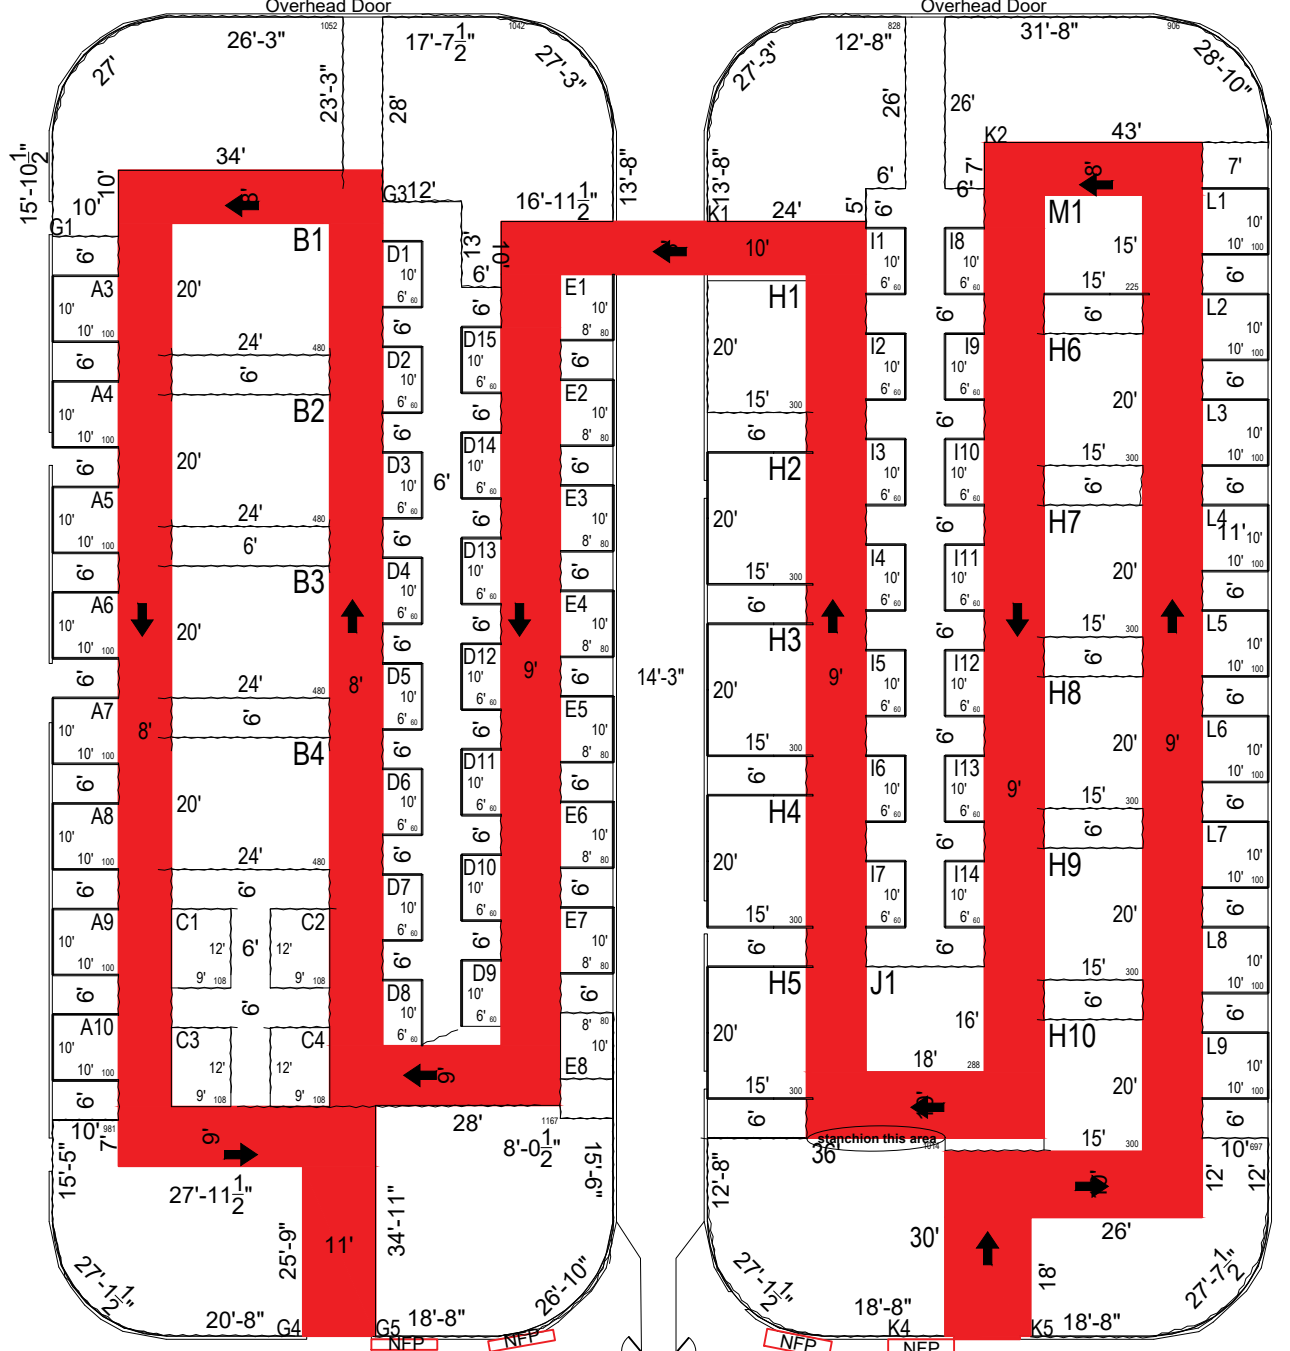

Blue Arena

Red Arena

NFP NFP NFP

EXIT

Ramp

ENTRANCE

Door Prizes

Registration

FES - FIRE EXTINGUISHER
PS - FIRE PULL STATION

MAIN
ENTRANCE

COPYRIGHT © 2009 GES CANADA.

Stettler Reginal Board of Trade
Trade Show
2021
Stettler Arenas

Confidential Property Of GES CANADA
File: Stettler_2-23-21.dwg
Layout: Floorplan
Plotted: February 23, 2021, 11:25:53 AM
By: Warcup, Dan