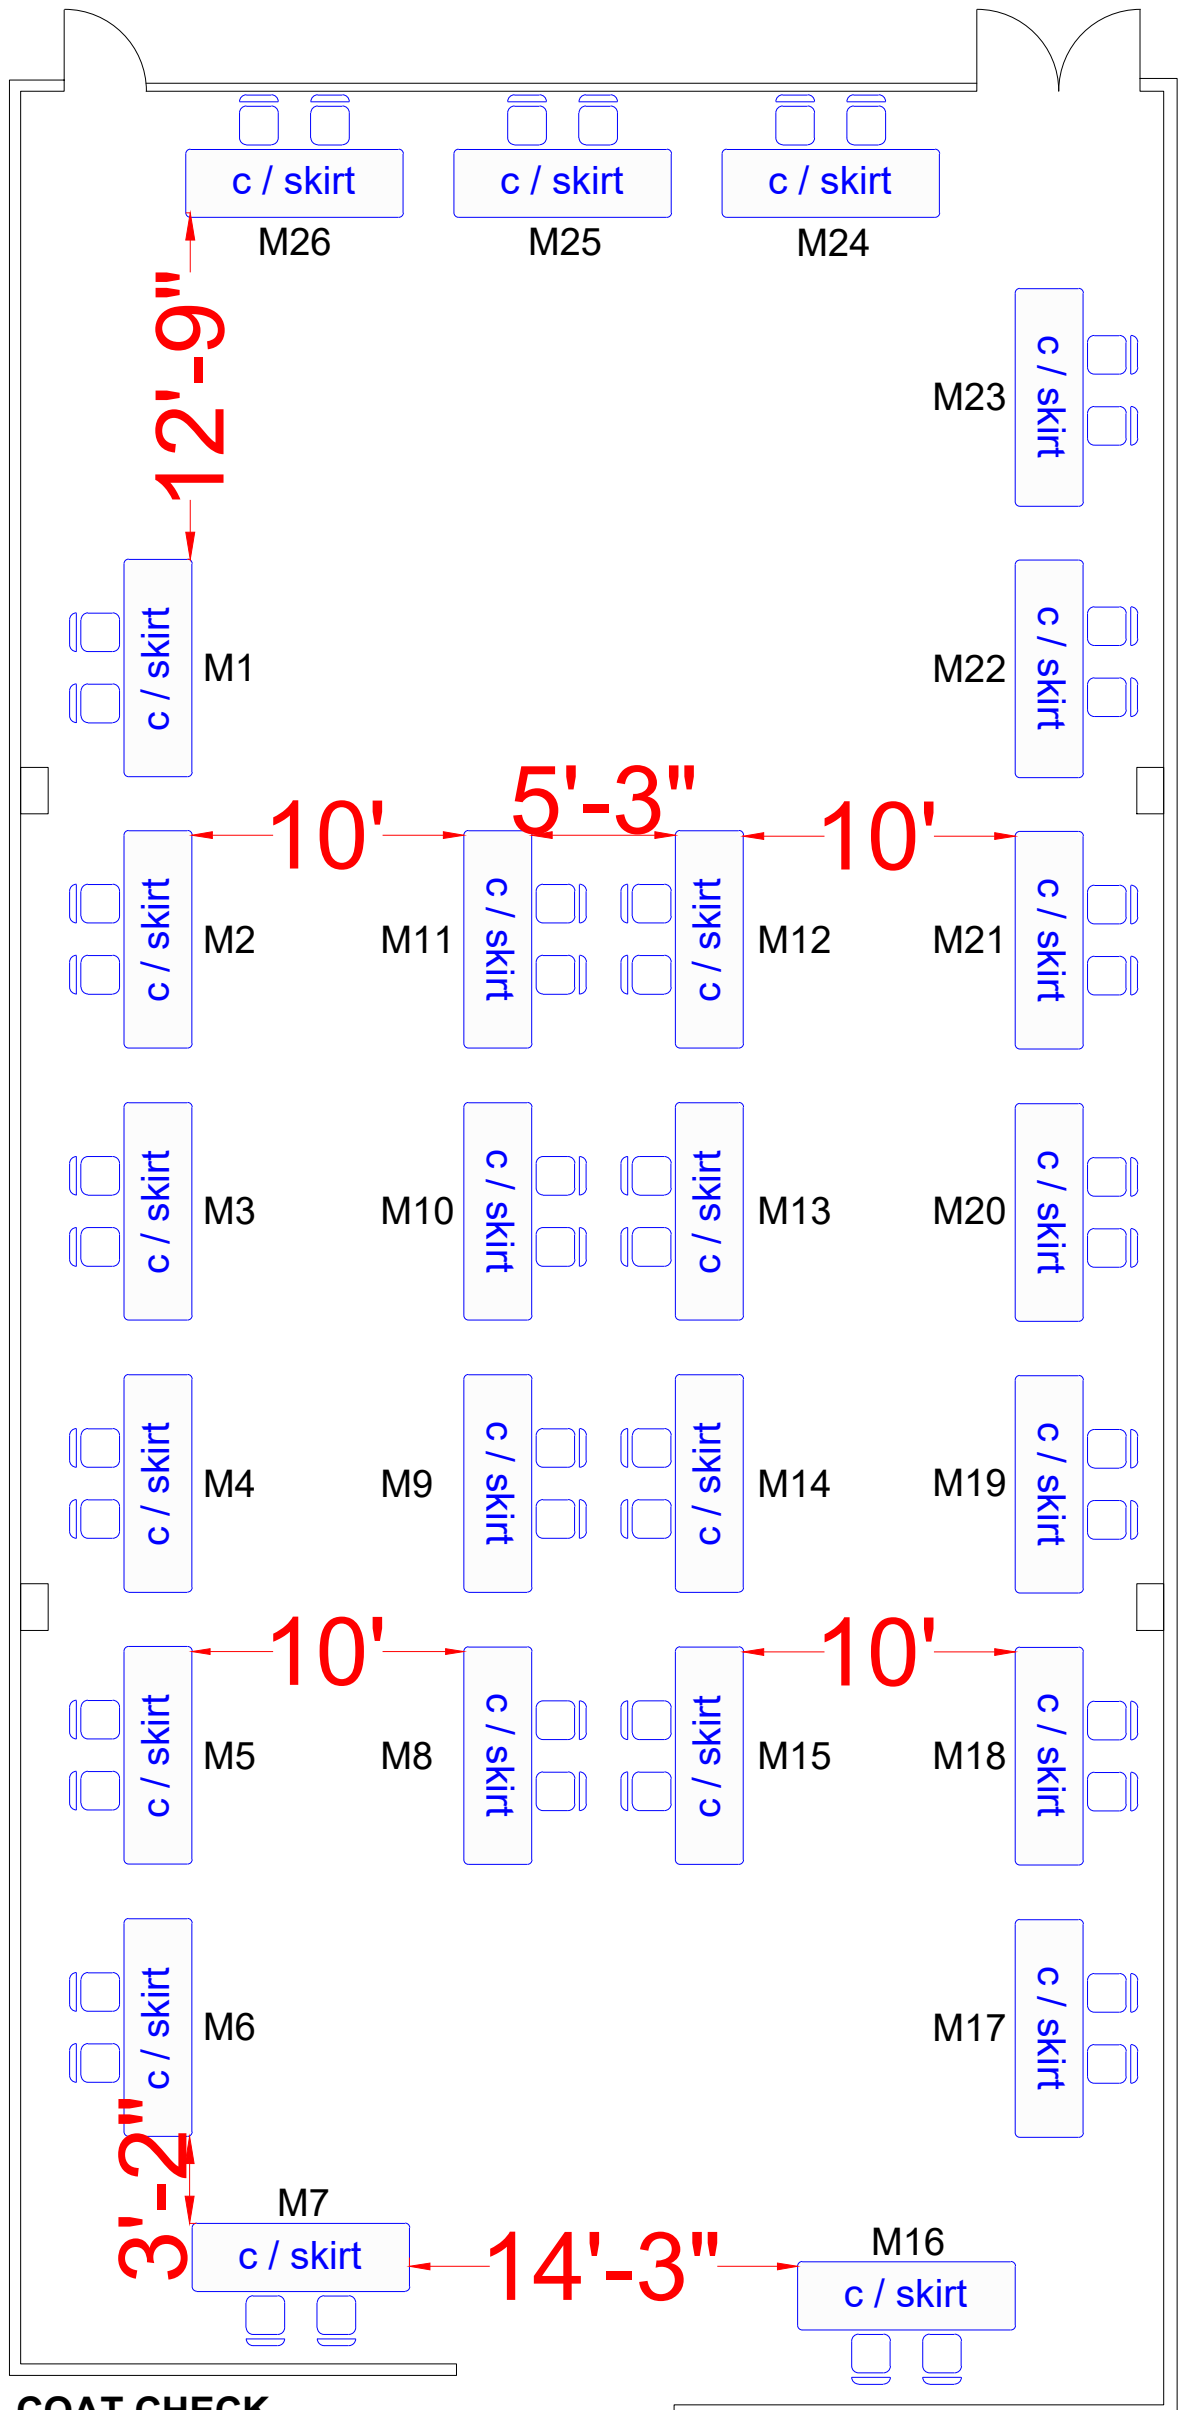

TO FOYER

FIRE EXIT

FES - FIRE EXTINGUISHER  
 PS - FIRE PULL STATION

ENTRANCE

SHOW NAME: <b>STETTLER REGINAL BOARD OF TRADE SHOW 2022</b>				
SHOW DATE: APR 8-10, 2022	FACILITY: STETTLER RECREATION CENTRE	CITY/PROV: STETTLER, AB		
REV DATE: October 21, 2021 3:15PM	REVISED BY: OWEN	FP TYPE: ARTISAN MARKET	FP ABBR: SRBT2022	Goodkey Show Services Ltd. 2017. All rights reserved. These materials are provided under license. Any unauthorized usage or reproduction in whole or in part is prohibited.
FILE NAME: T:\AutoCAD Files\Facility\Stettler Recreation Centre\Stettler Recreation Centre.dwg				