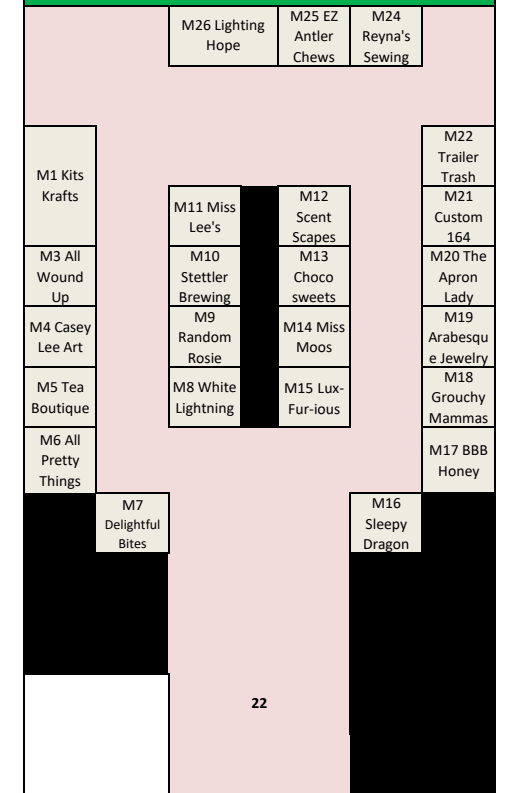

Blue Arena

Red Arena

Artisan Market

Registration

Door Prizes

Door Prizes

Admission

Concession

62

22